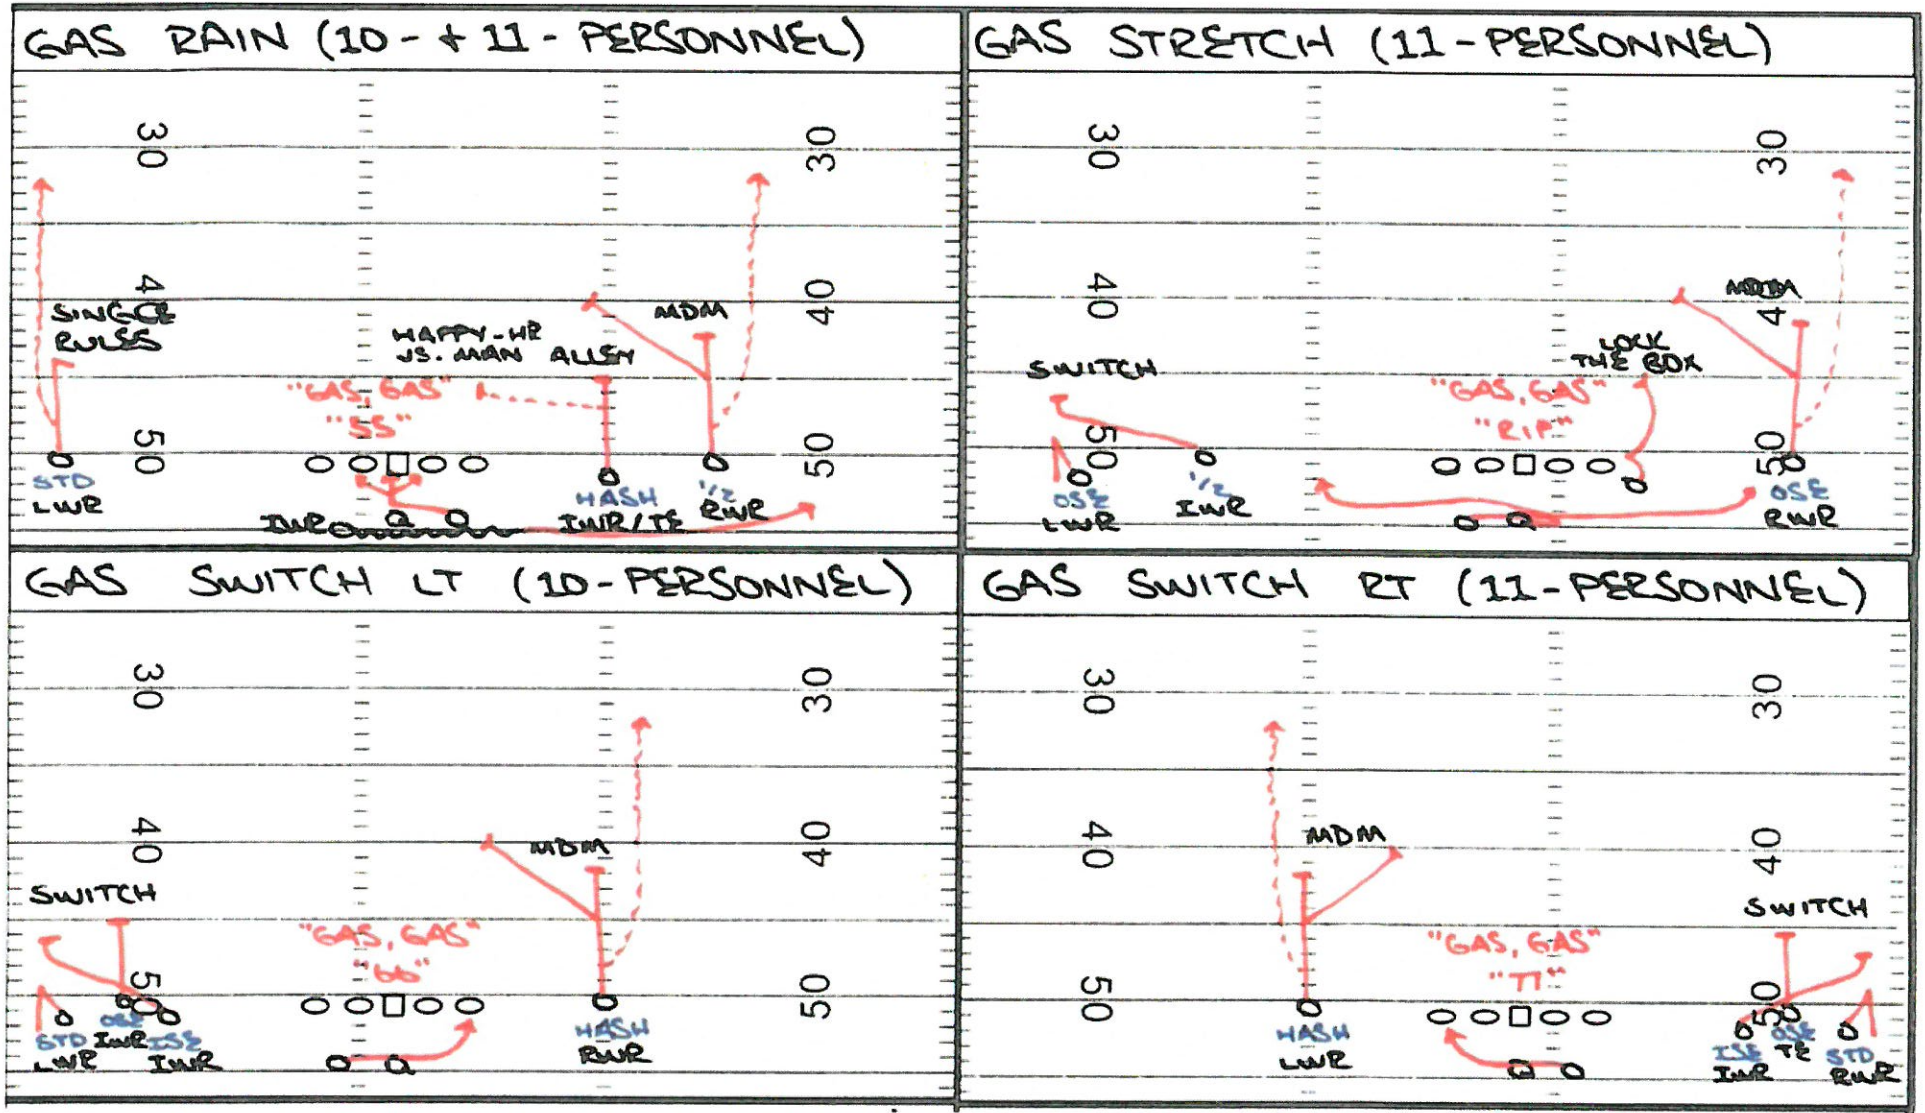

PreSpring Grid XOS.pptx-23.jpg