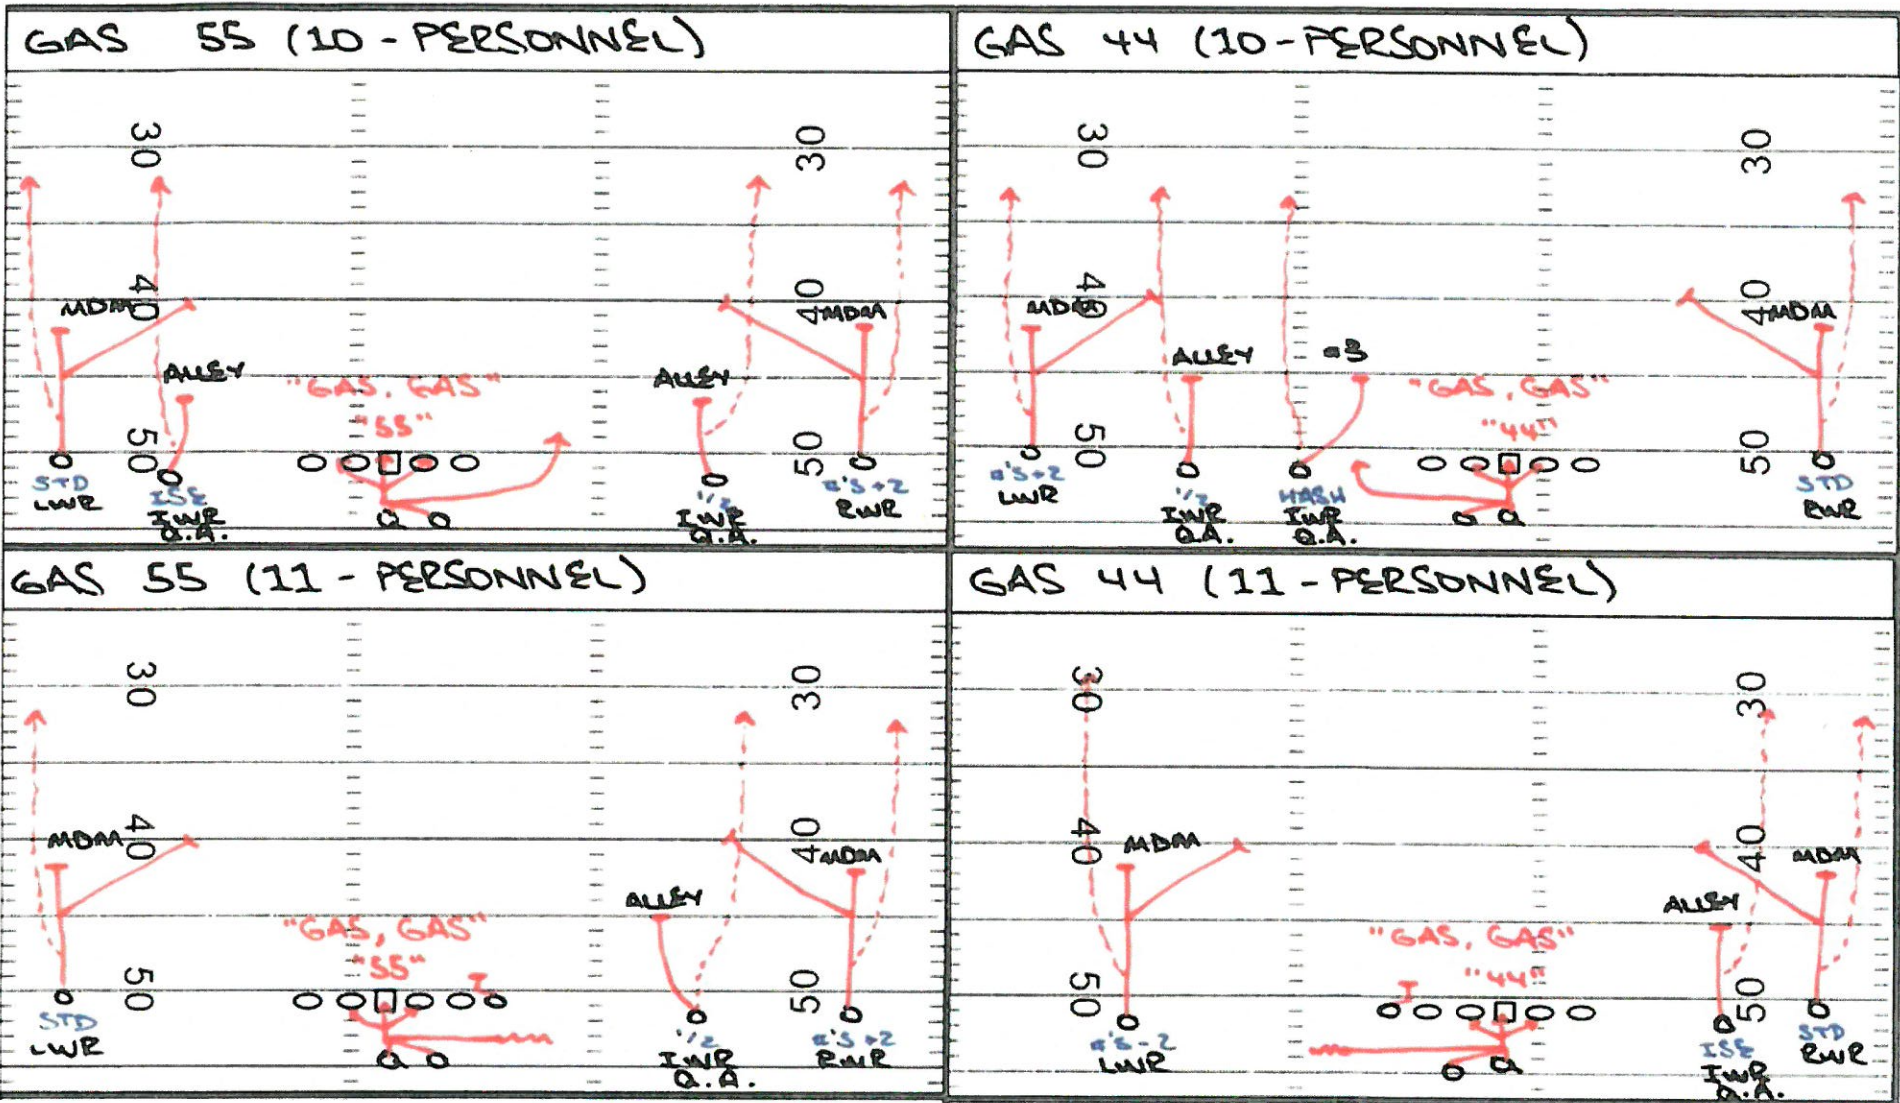

PreSpring Grid XOS.pptx-21.jpg