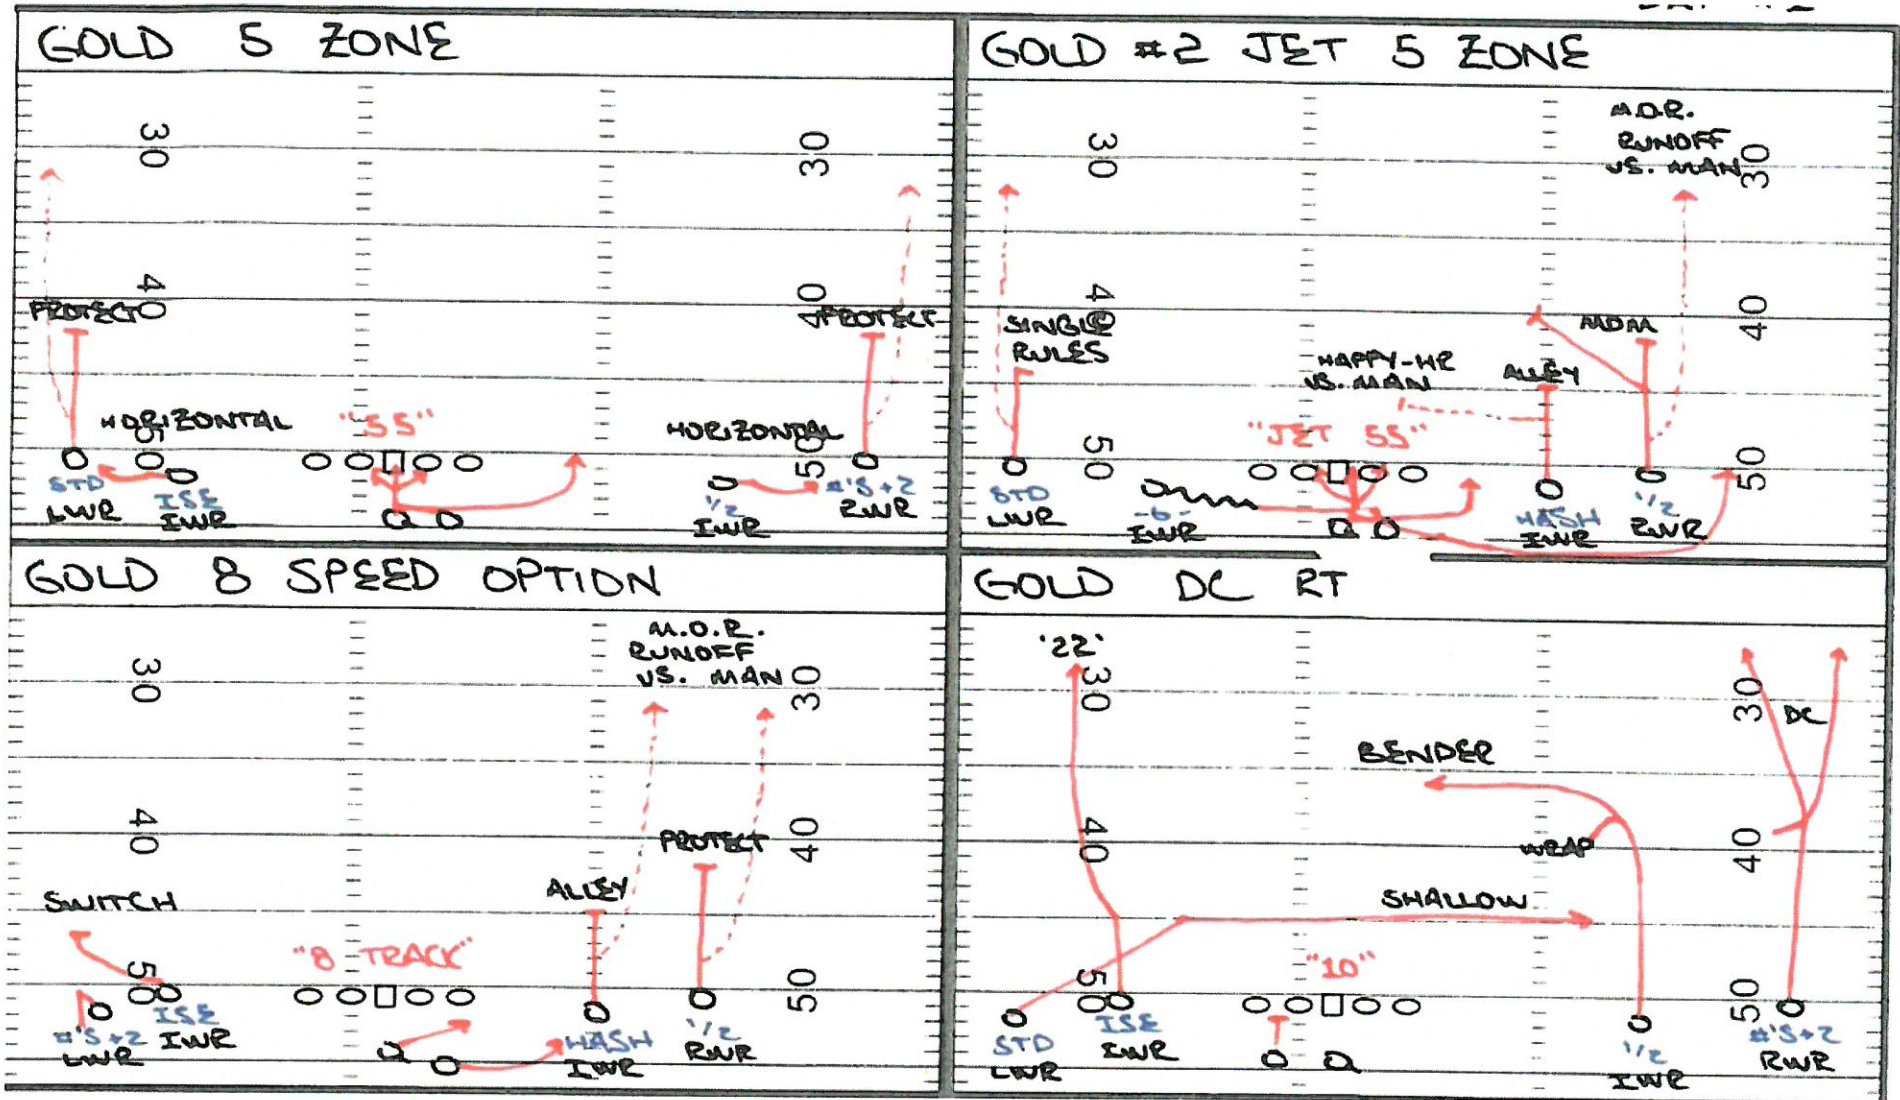

inventory-01.jpg

FEB 10TH, 2009		FLORIDA STATE SEMIPLACES		INVENTORY #
GOLD	SLOT	FIB	FAZOR-FREEZE-FULL-PULL-SCRAMBLE-BULL-OYKIS	
5-4 ZONE	5-4 ZONE (TAG)	5-4 ZONE (TAG)		BEAR
#2*#3 JET 5-4 ZONE	5-4 SLIDER (TAG)	DC RT/LT		
8-9 SPEED OPTION	5-4 ZIP (TAG)	#3*#2 DC		
DC RT/LT	5-4 Z ORRO	10*30 / 20*40		
CD LT/RT	4-5 RAFT	QUICK OUT (SNAG LT/RT)		
HIGH-LOW GO LT/RT	4-5 SLIP			
SLUGGO	FIB #3*#2 JET 4-5 ZONE			
SPIN LT/RT	FIB #3*#2 STRIKE			
SLANTS	PASS MATCH			GAS
QUICK OUT	DC RT/LT			10/11: GAS 55-44 (TE OTB BS - WR'S Q.A. - BLOCK)
#2*#3 OUT	(FIB) #1*#4 BRAMBO			204 1: GAS RAFT (WR TO RR TO BODY-TE @ WR TO FLD - "55-44")
	(FIB) NEW ANTHONY			104 1: GAS ZIP (WR TO FIB-DCOR-TE OFFY TO BBY-#3*4 (SEY)
	(FIB) BOMB			10: GAS ACE (RB BODY-Q.A. BLOCK - "ACE")
	(FIB) SWIM	5-SET		10/11: GAS RAFT (WR @ RR TO BODY-TE @ WR TO FLD - "55-44")
	30*20 GO			11: GAS STRICH (TE OTB @ 1/2 SWAY FROM @ "112/NOY")
	(FIB) CD RT/LT			10/11: GAS SWITCH RT/LT (GO) (WR'S TO @ - "55-77" - SINGLE MOM)
	10/40 WHEEL			10/11: GAS FLARE RT/LT (WR'S / TE TO @ - "SOFT F.U.")
	FLARE RT/LT			10/11: GAS BAMA (RB BODY - "MELT/MARK")
	SLANTS			10/11: GAS SPIN ("11/10" TO @)
	QUICK OUT (SNAG LT/RT)			10/11: GAS SLANTS ("FIRE/ICE JUMP F.U.")
	SPIN LT/RT			10/11: GAS STOPS (RB BODY- WR'S Q.A. - "ACE")
	(FIB) OLD SCHOOL LT/RT			10: GAS STAB (RB BODY - GOLD - "ACE")
GOLD STACK				10/11: GAS QUICK OUT (RB BODY - GOLD / GREY OPEN - "ACE")
				10/11: GAS DCRT/LT (WR TO @ - "10/11" / "11" - "10/10" 4")
				11: GAS SWIM (WR TO @) (SWAY FROM @ "804-804")
				11: GAS NEW ANTHONY LT/RT (VS WR TO @ - "804-804")
				11: GAS BOMB (WR Q.A. - "804-805")
GOLD BRICK				11: GAS SWIN (WR'S Q.A. - "804-805" - NO RB FAKE)
		BEAR		11: GAS WATER LT/RT - ("5-4 RAW")
				10/11: GAS POST (GOLD/GREY OPEN-TE FLD 30-40 SQFT)
				10/11: GAS SEAN (GOLD/GREY OPEN-TE FLD 30-40 SQFT)
				11: GAS NA (10/11) (WR LT-TE OFF THE BALL C (AP-777 SQFT)
RED				11: GAS PIN (RB BODY-TE FLD - "804-805 KEEP")
5-4 ZONE				
8-9 SPEED OPTION				
FLARE RT/LT				
(FIB) SWITCH RT/LT (GO)				
DC RT/LT				
#3*#2 DC				
10*30 / 20*40				
10 WHEEL / 40 WHEEL				
QUICK OUT SNAG LT/RT				
K-DRAW				
	GREY			
	5-4 ZONE (TAG)			
	5-4 Z ORRO	TITE		
	5-4 RAFT			
	DC RT/LT			
	SPIN RT/LT			
	SLANTS			