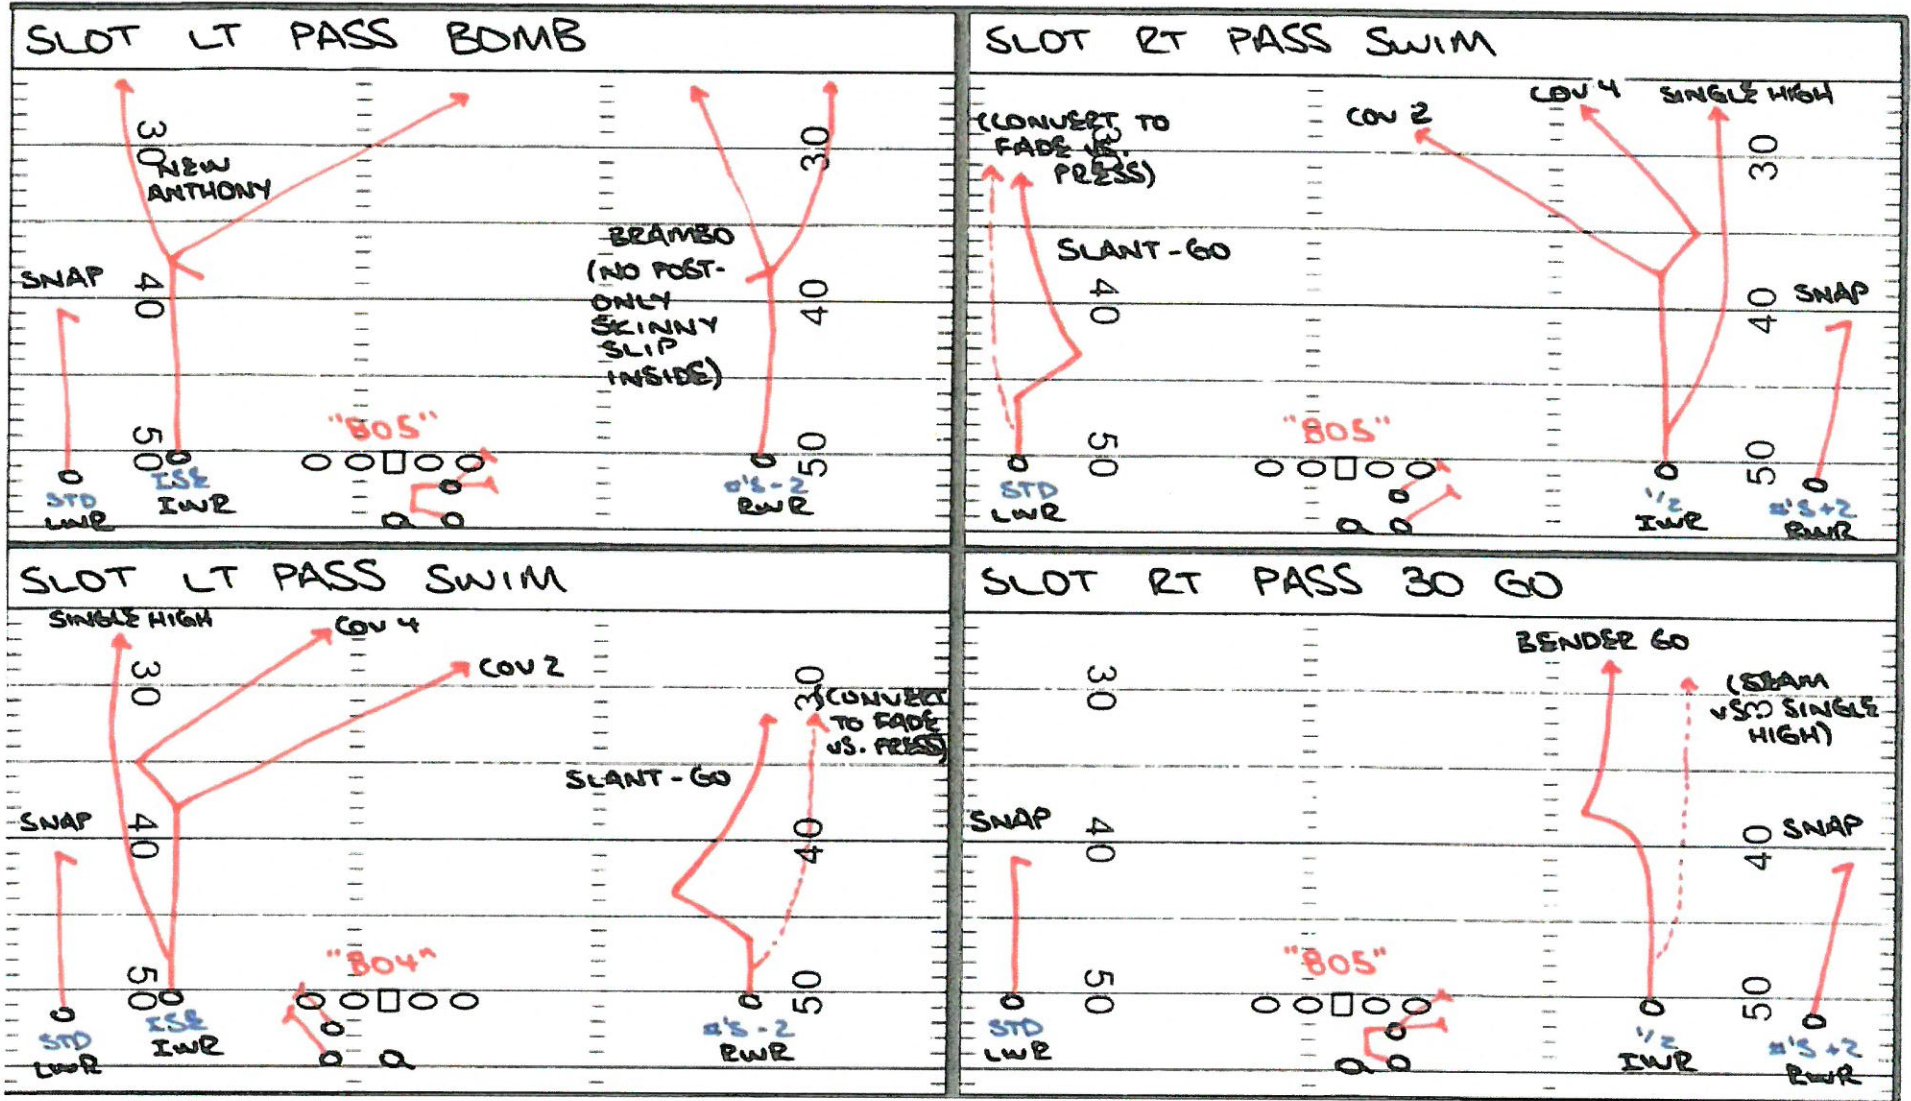

PreSpring Grid XOS.pptx-14.jpg