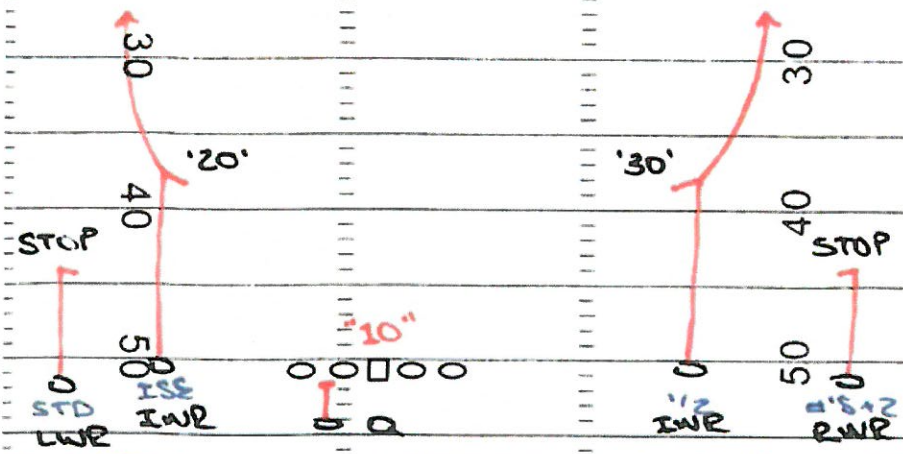

GOLD SLUGGO