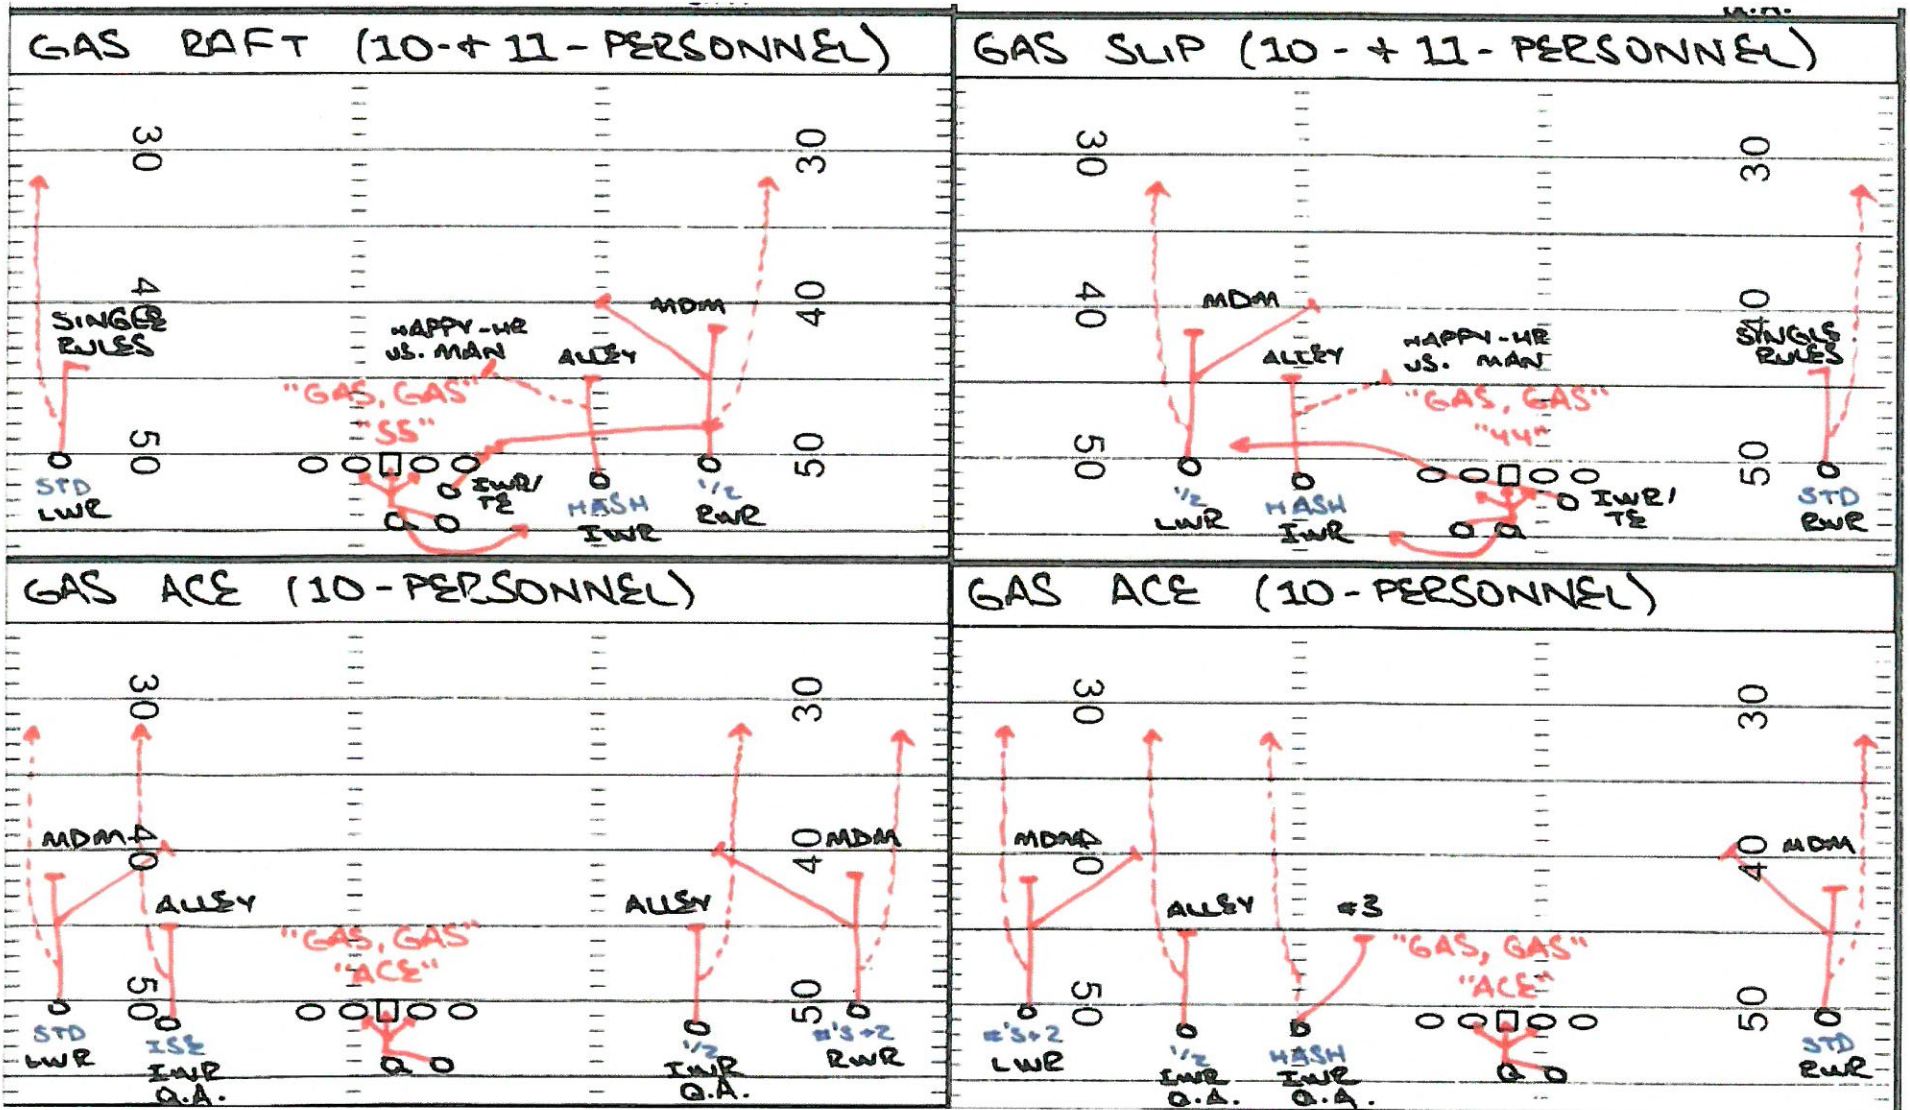

PreSpring Grid XOS.pptx-22.jpg