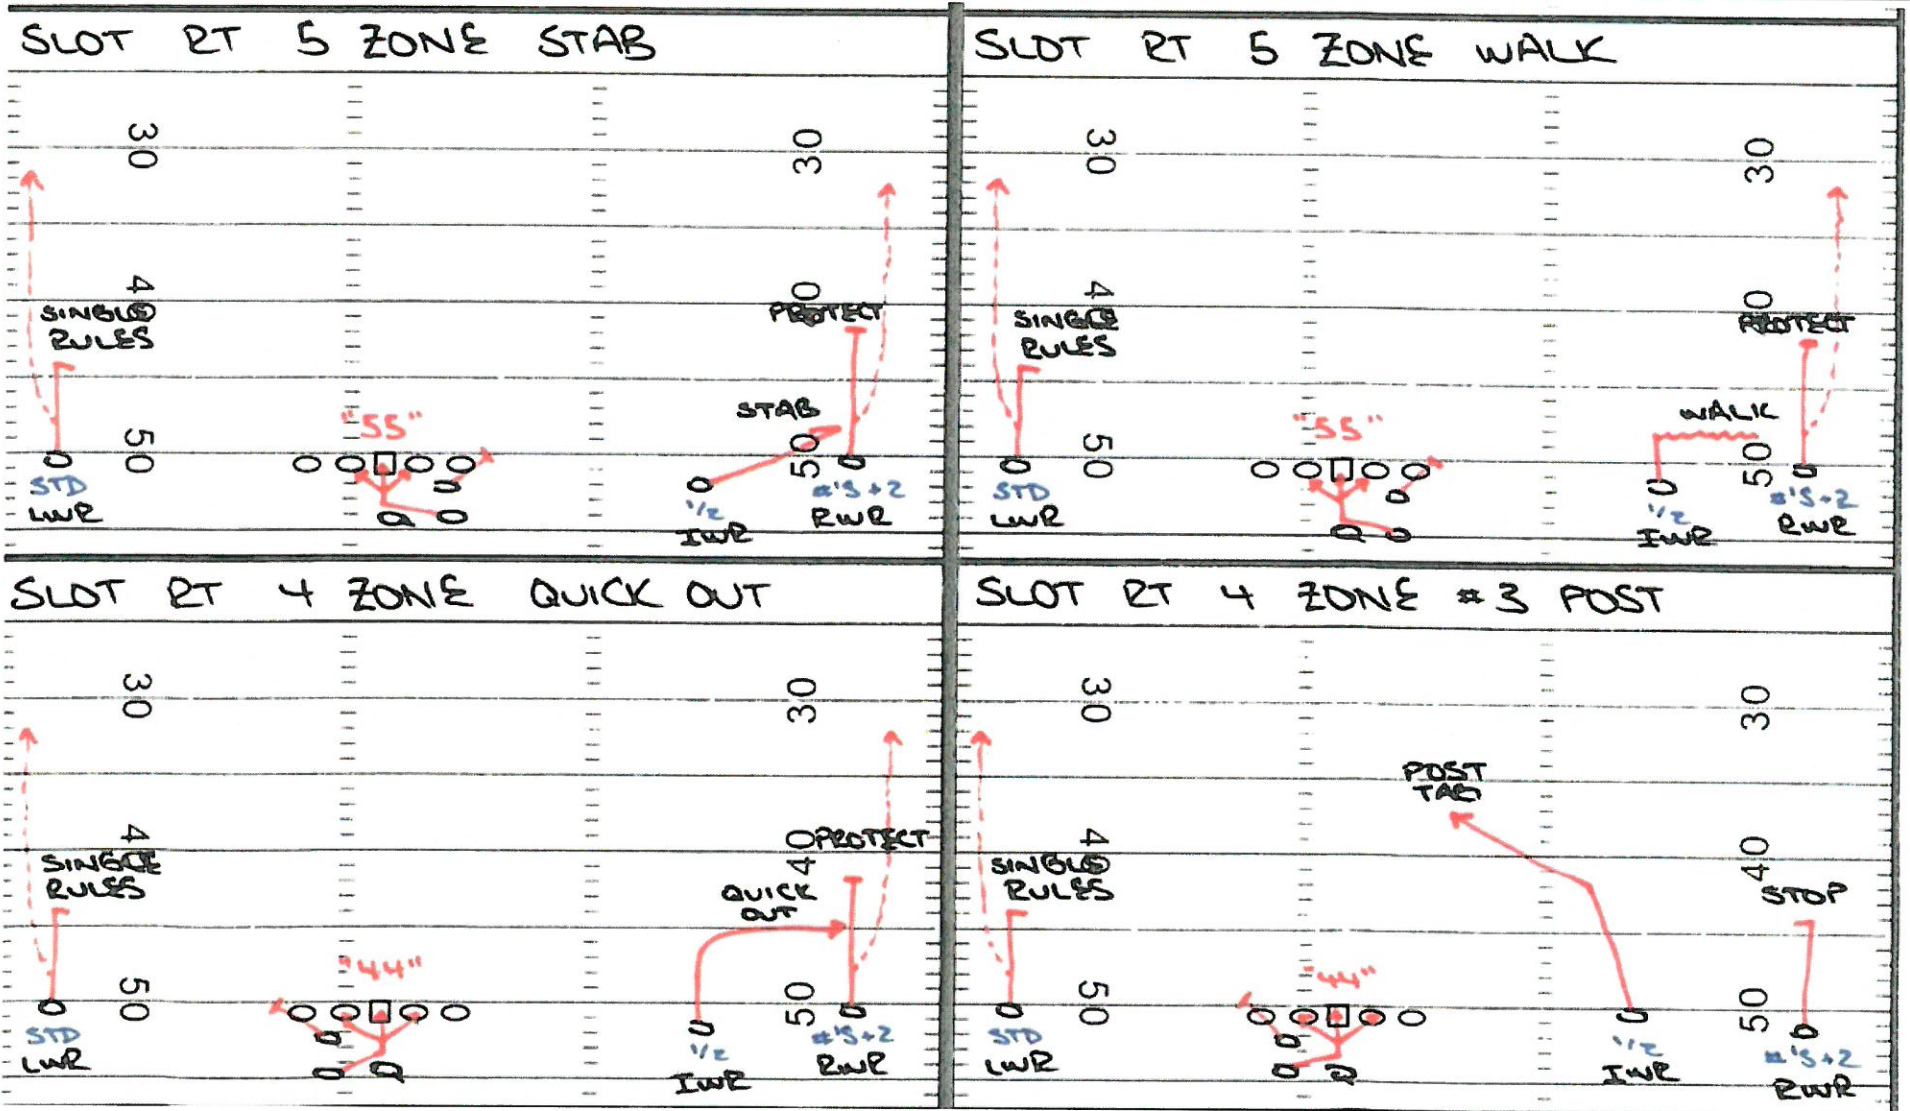

PreSpring Grid XOS.pptx-09.jpg