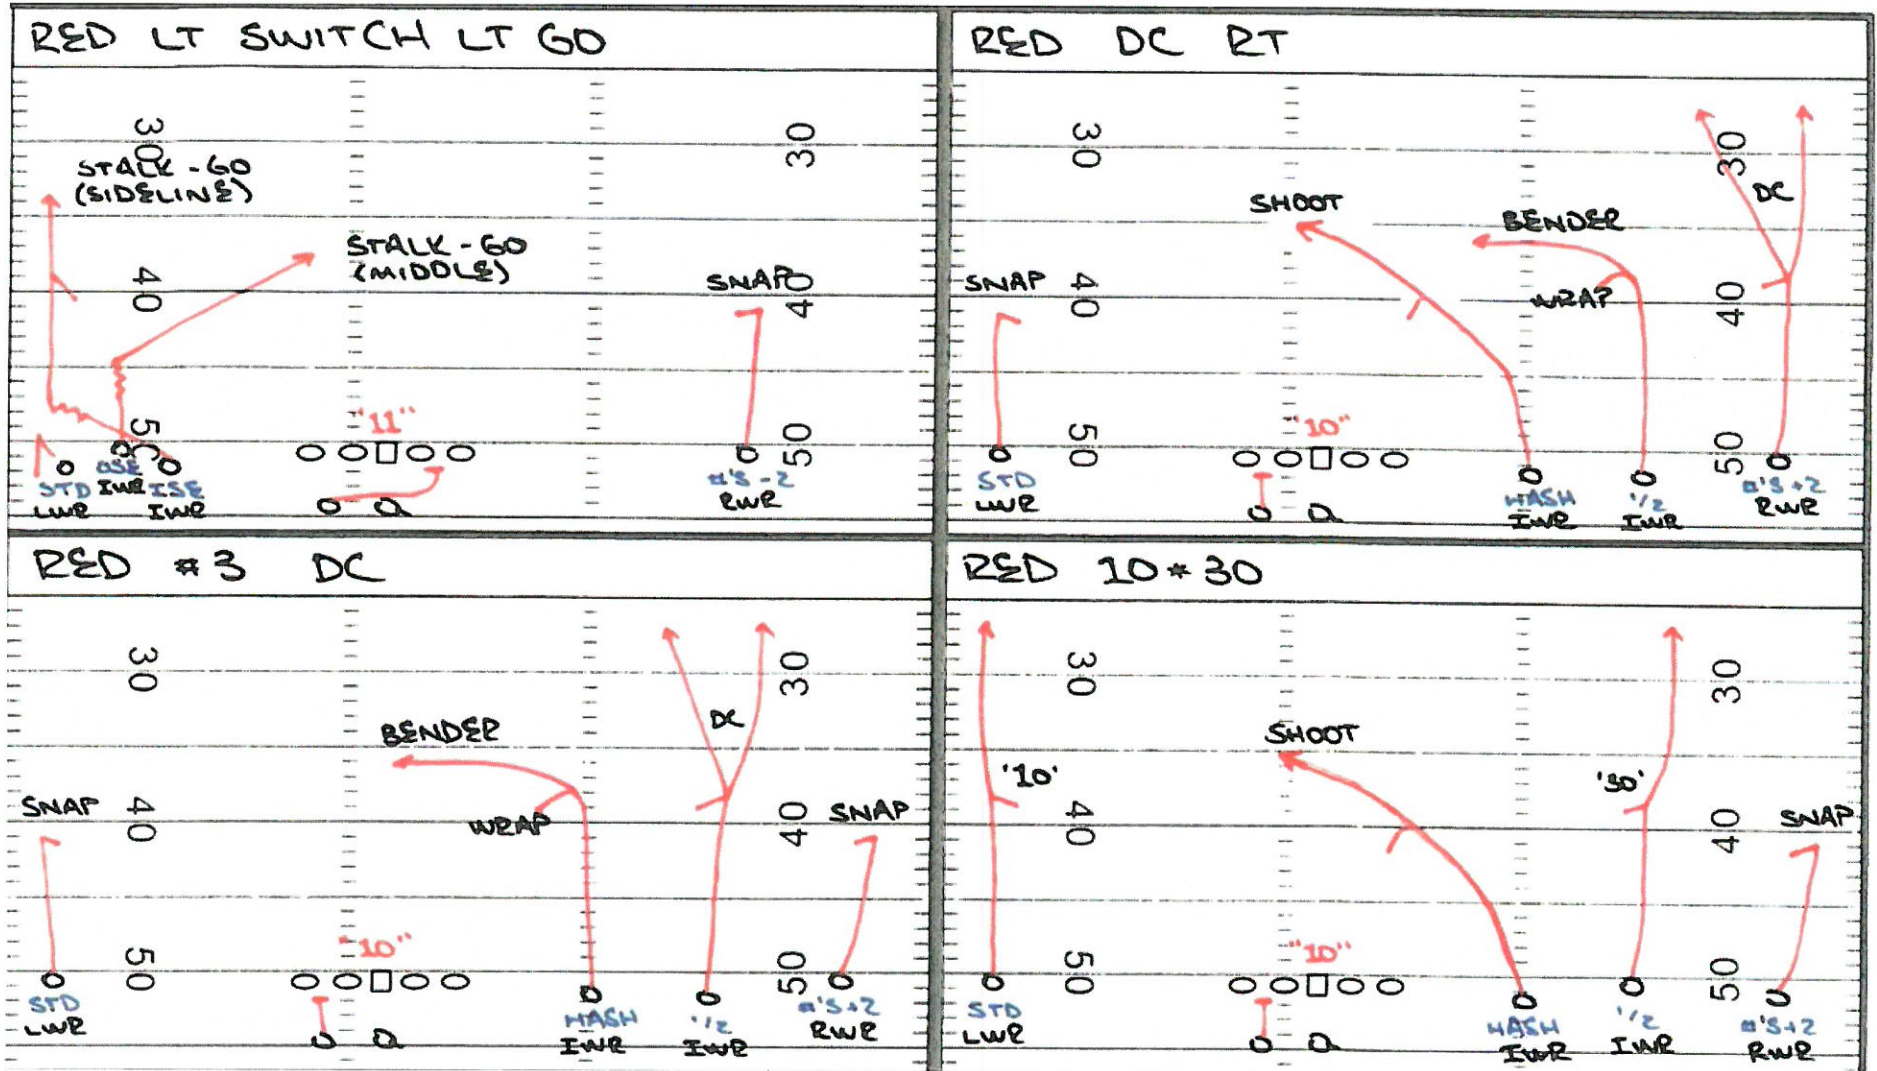

PreSpring Grid XOS.pptx-06.jpg