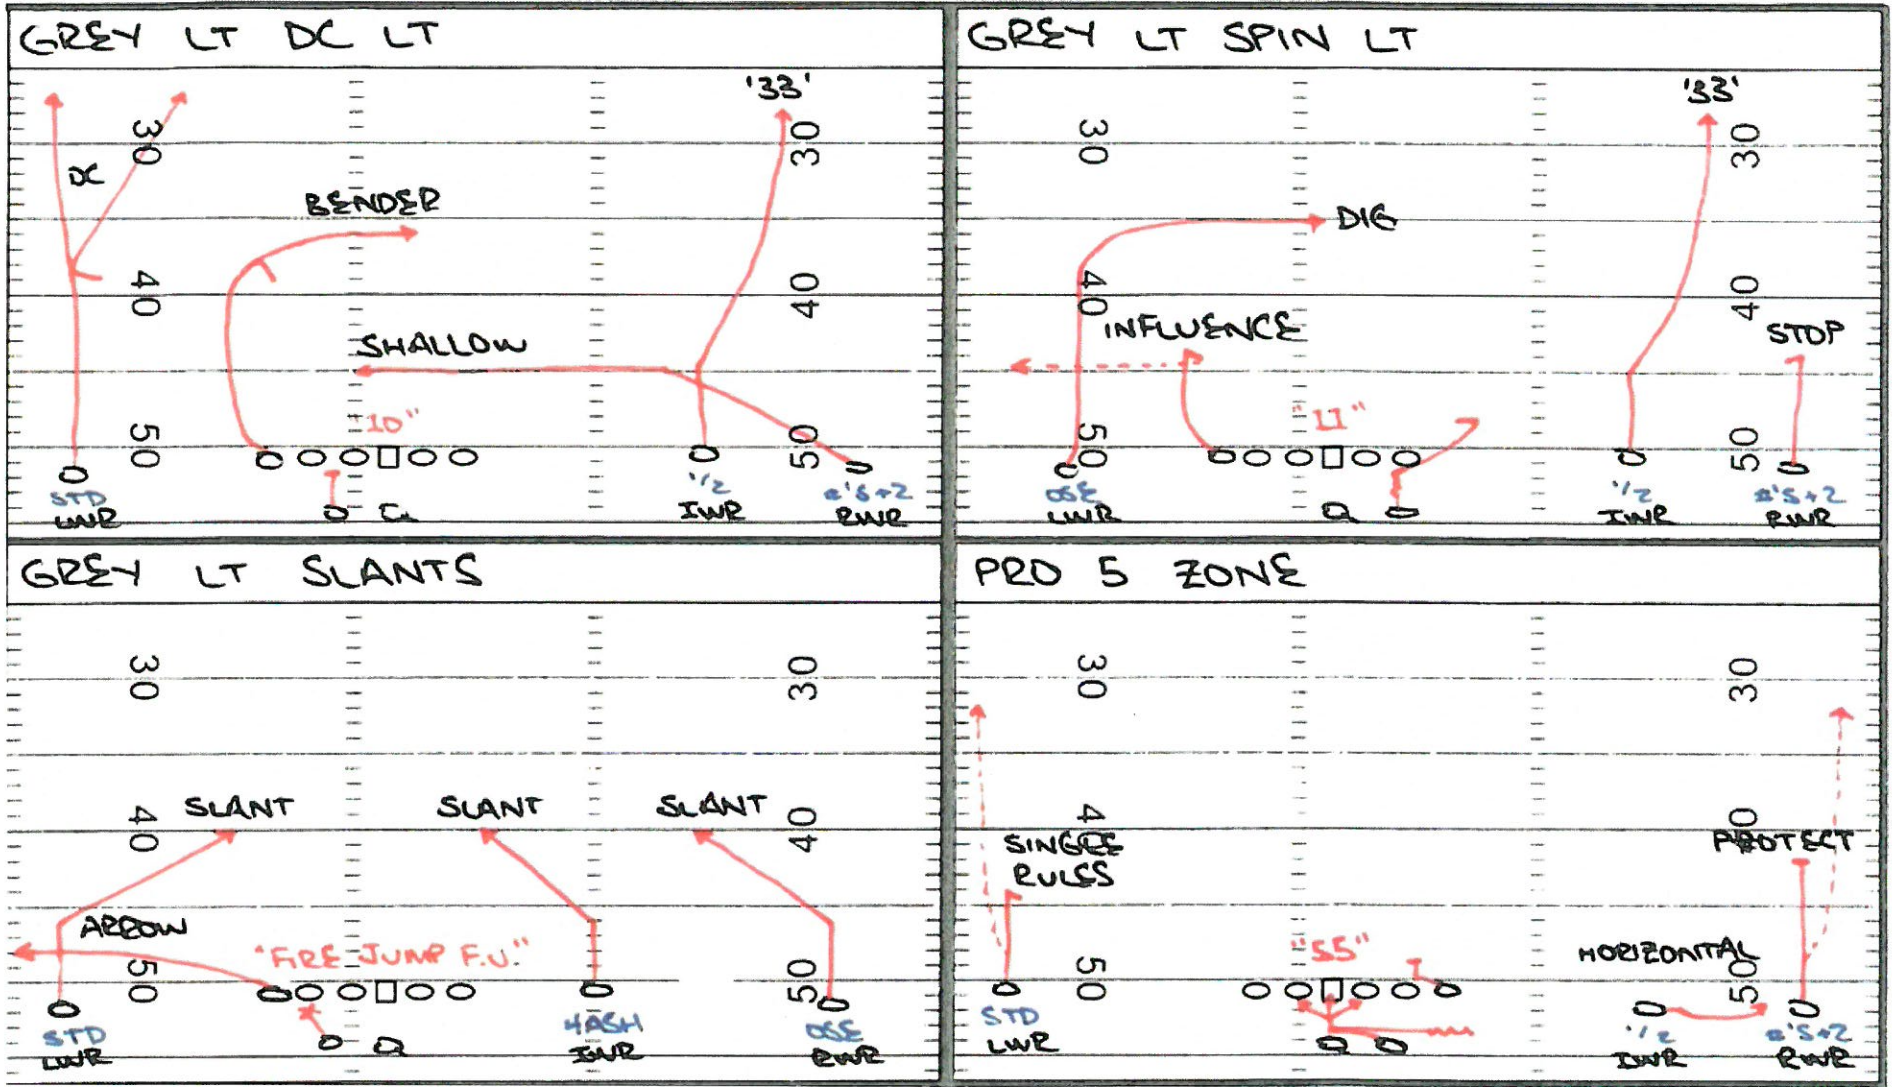

PreSpring Grid XOS.pptx-18.jpg