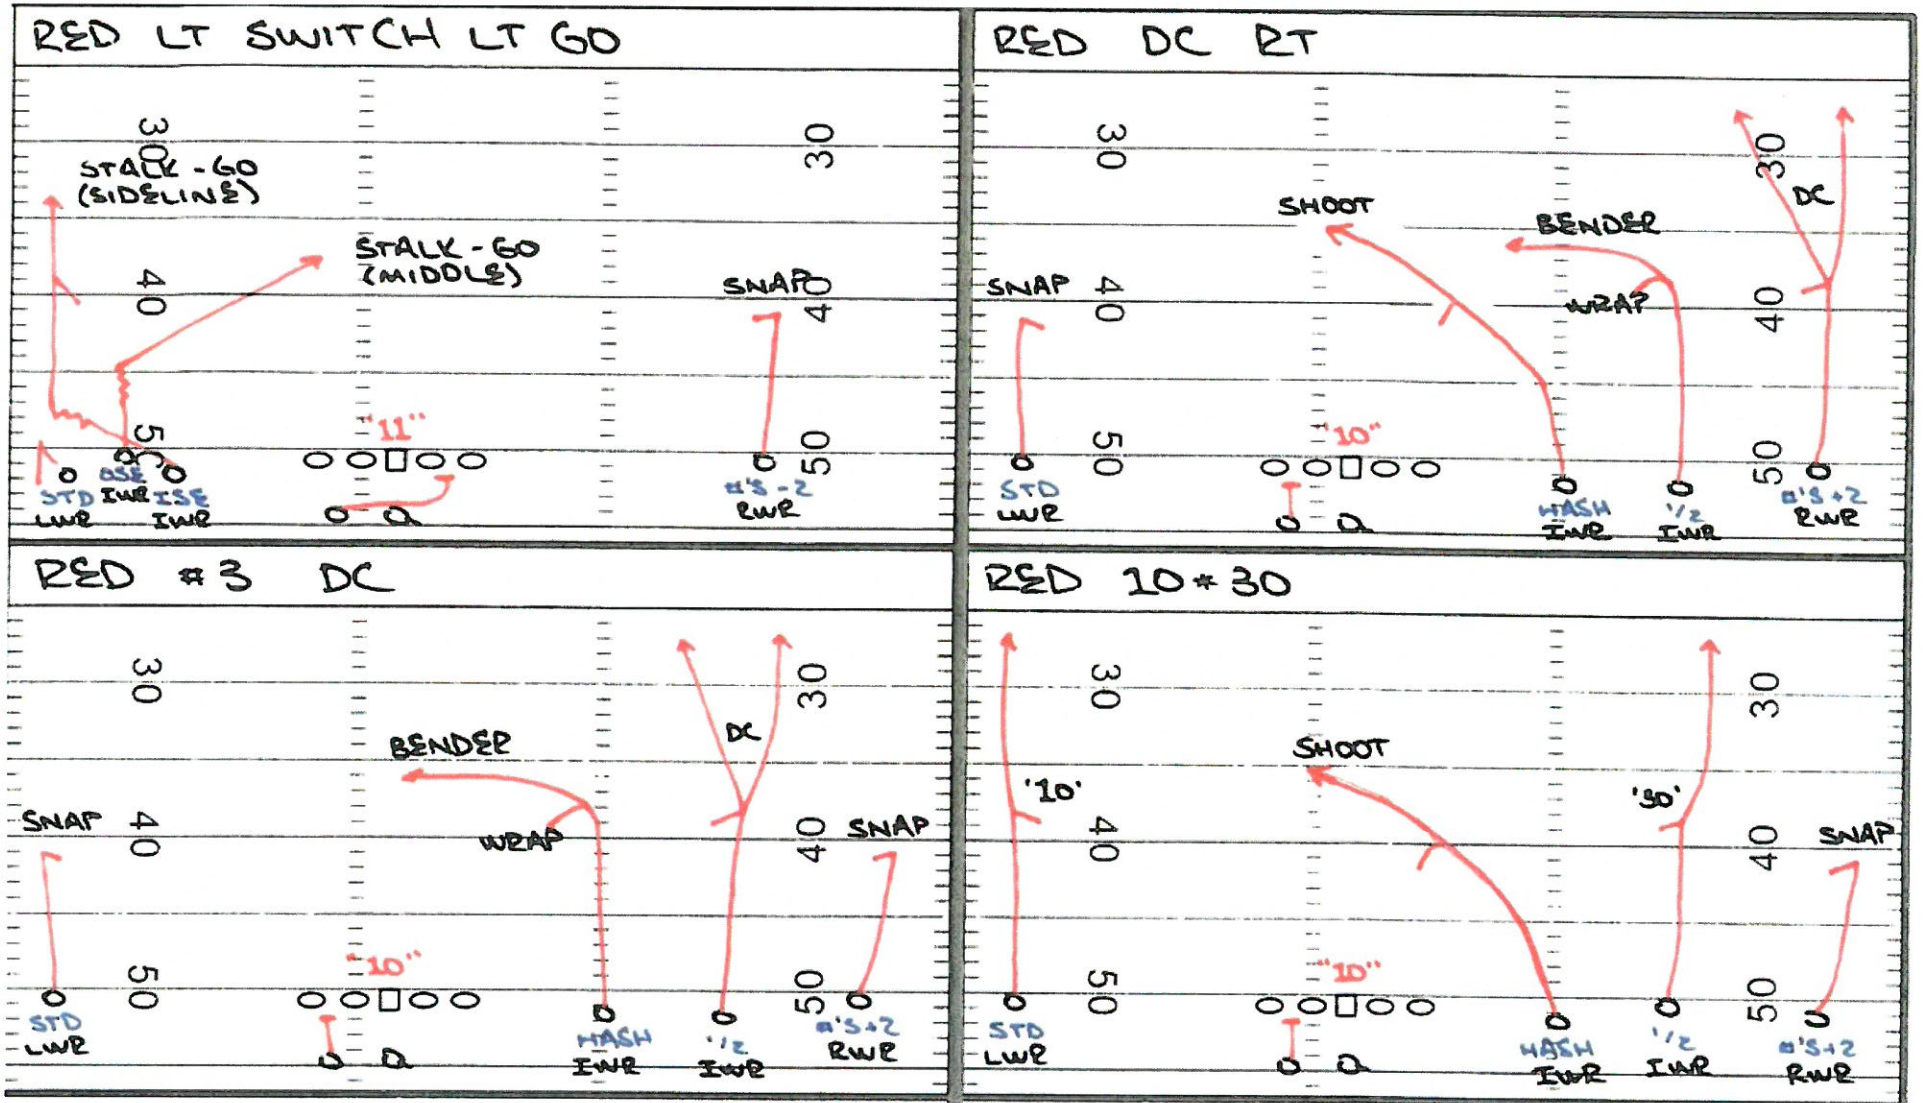

PreSpring Grid XOS.pptx-05.jpg