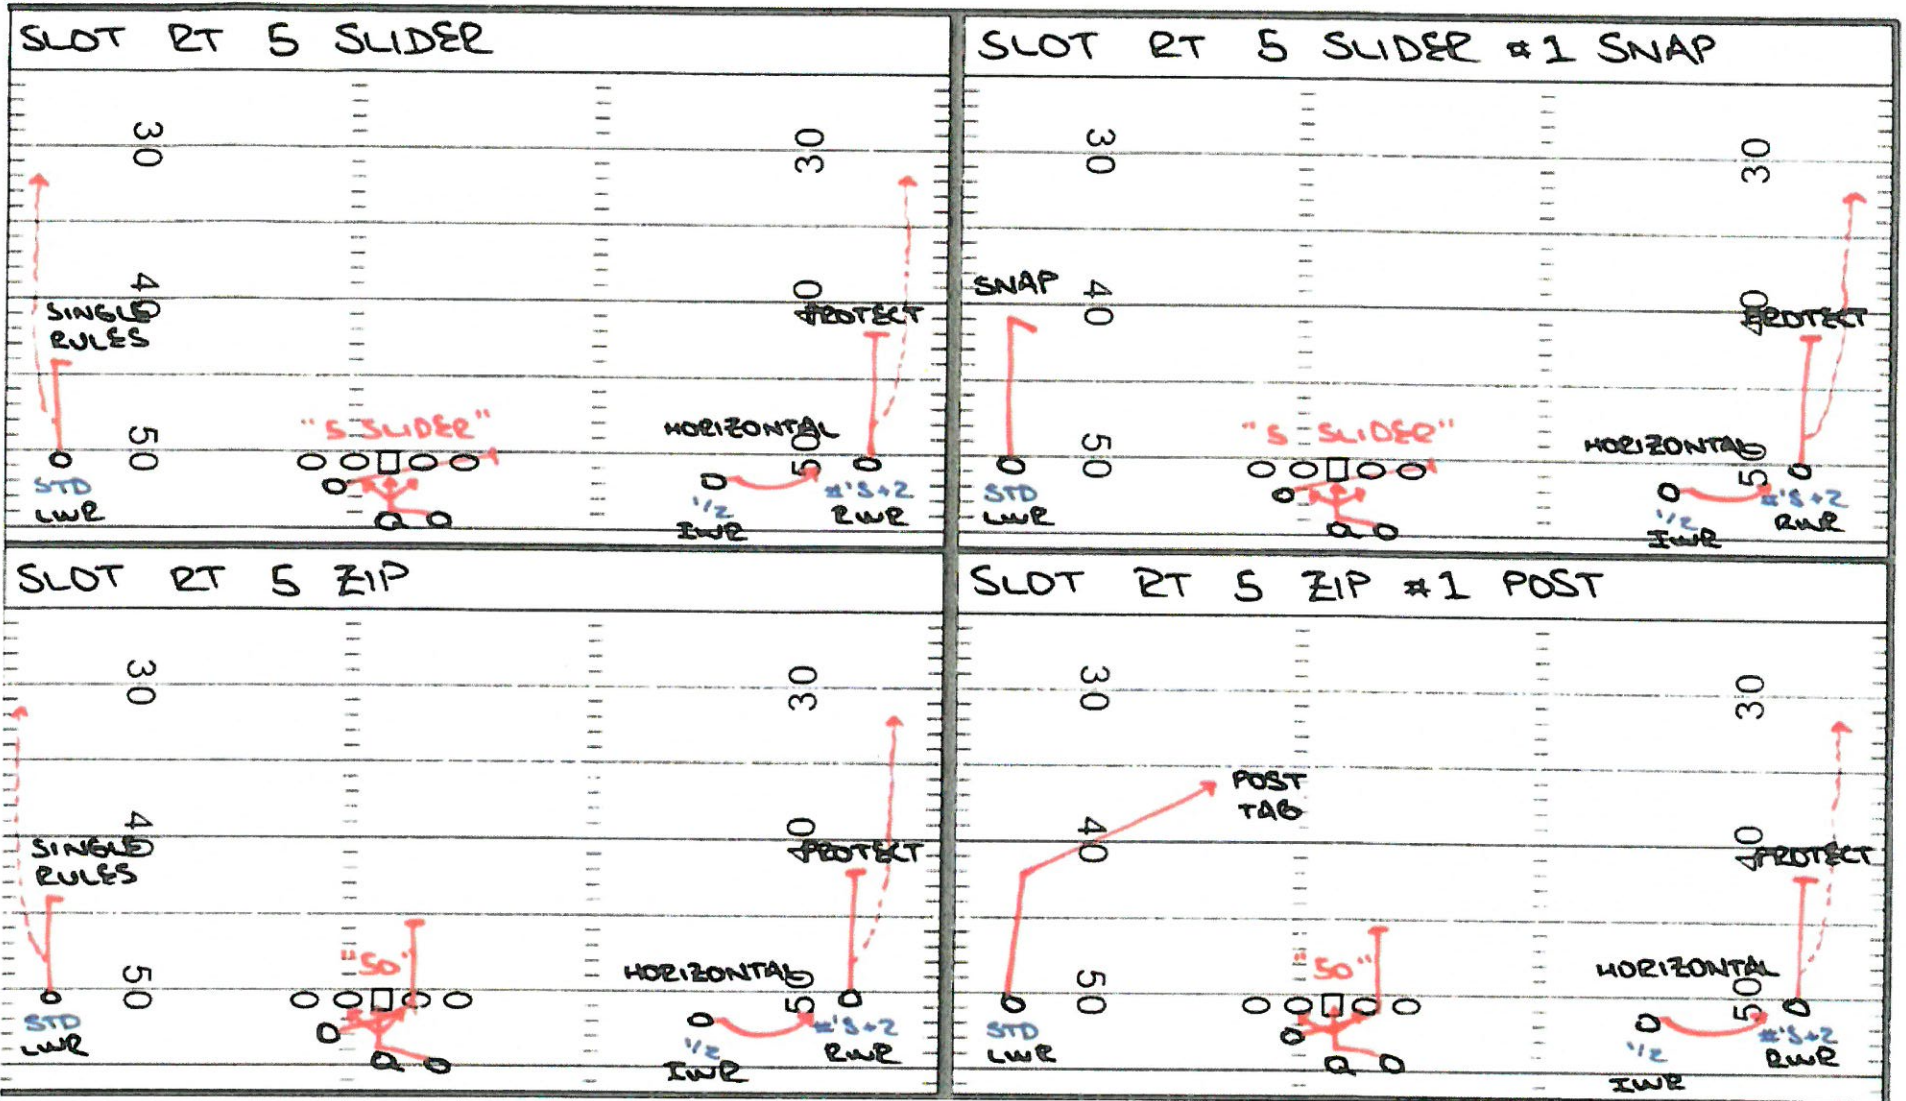

PreSpring Grid XOS.pptx-10.jpg