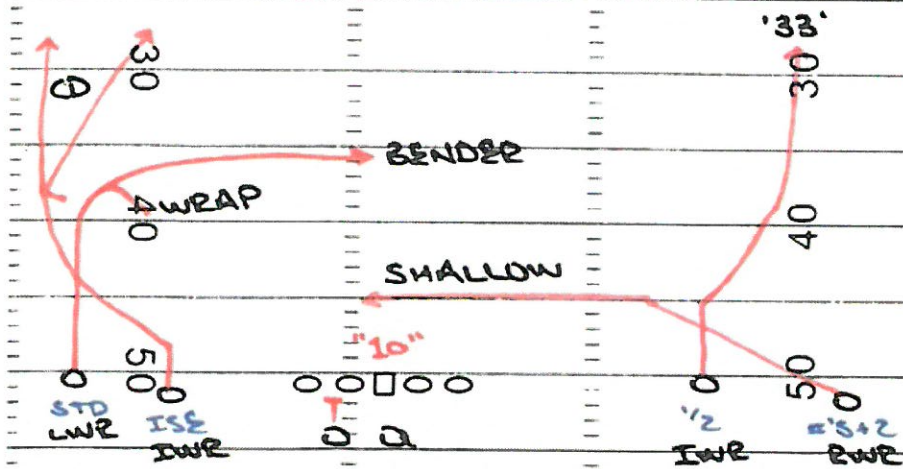

GOLD CD LT

GOLD HIGH-LOW GO LT

GOLD SLUGGO

GOLD SPIN LT