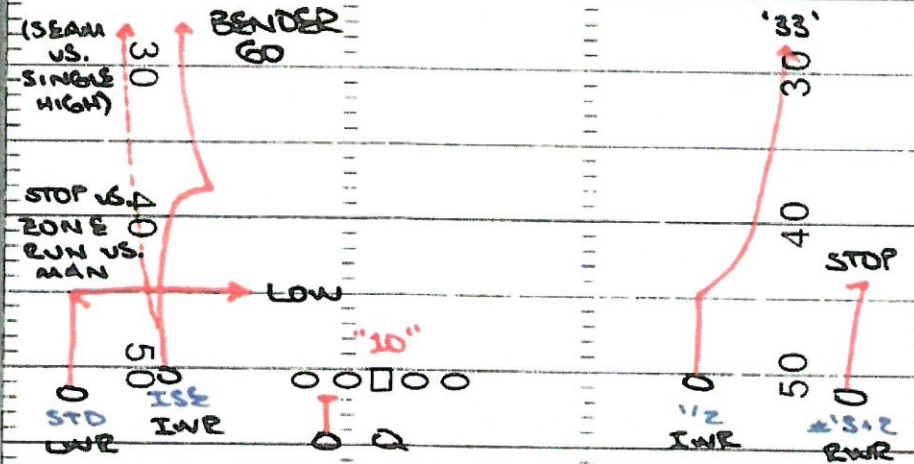

GOLD HIGH-LOW GO LT