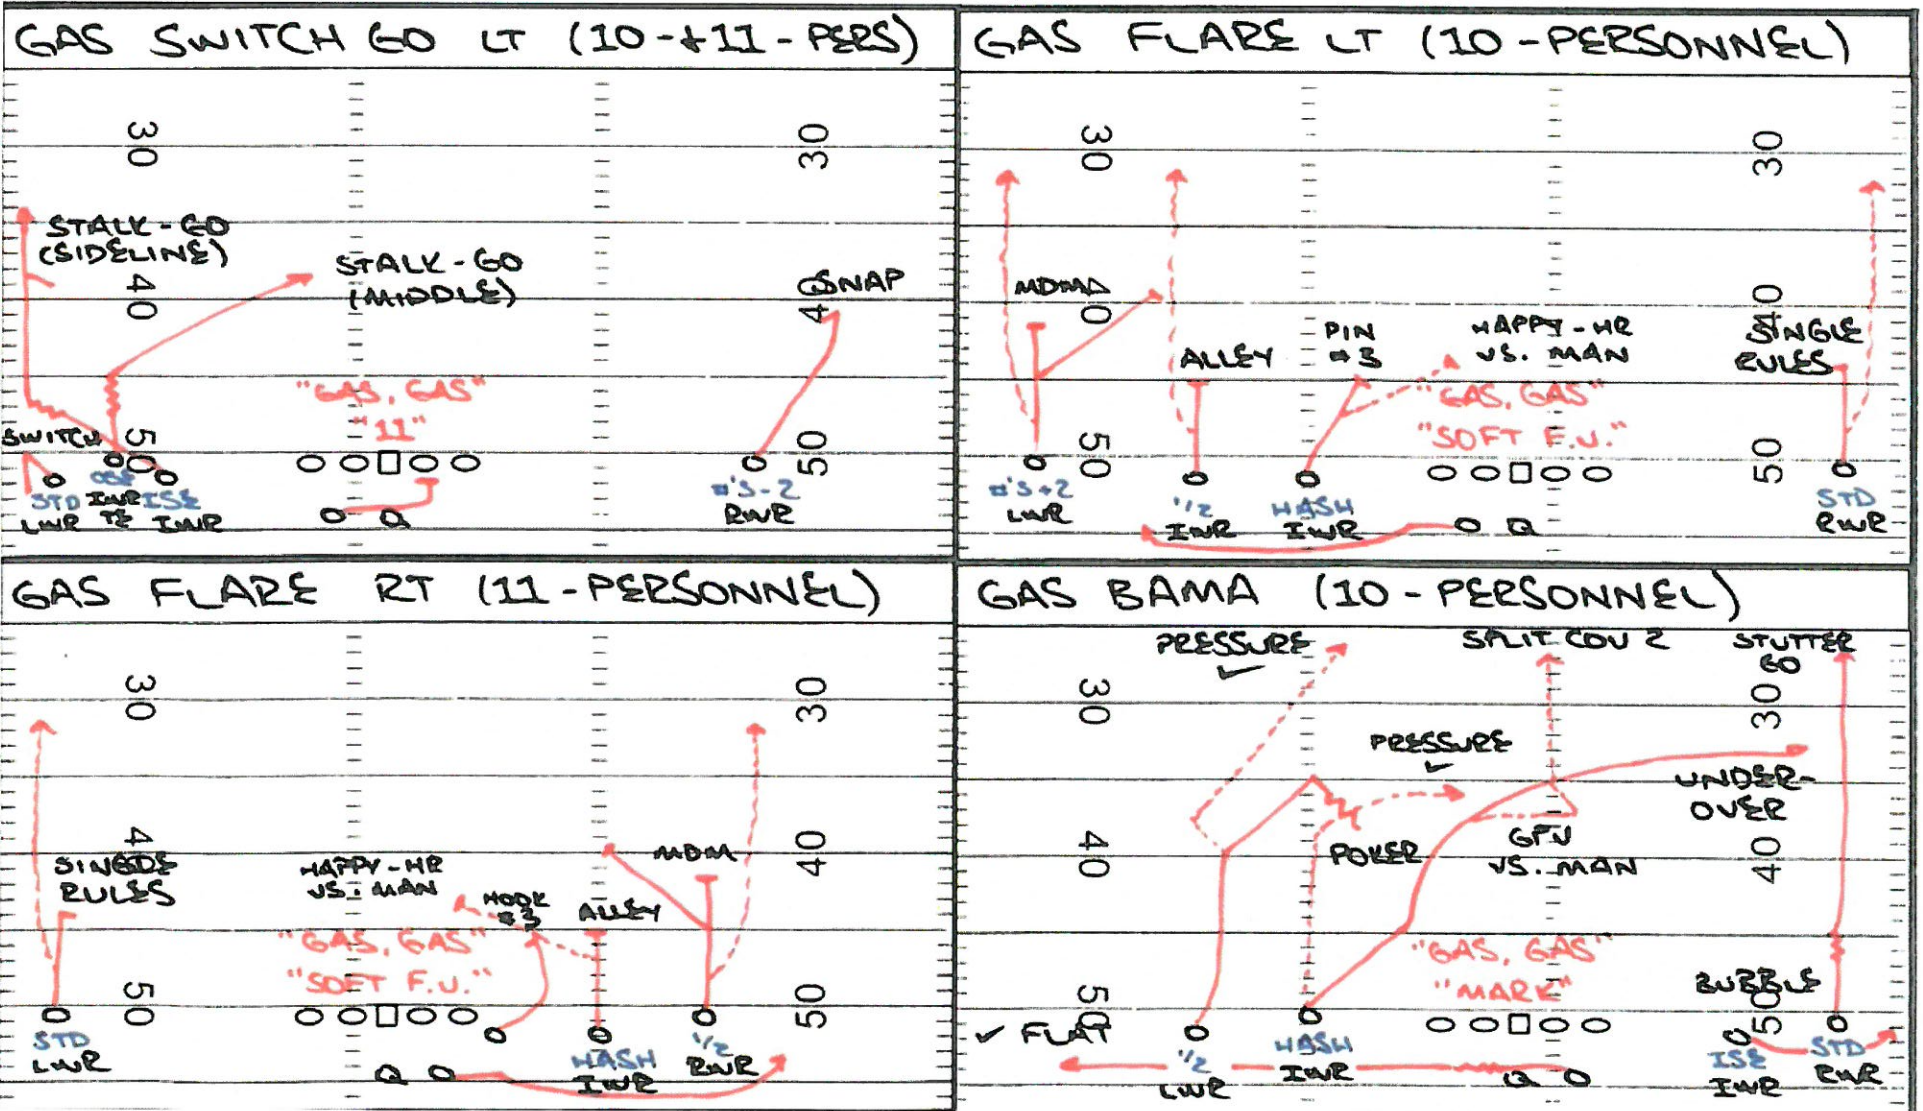

PreSpring Grid XOS.pptx-24.jpg