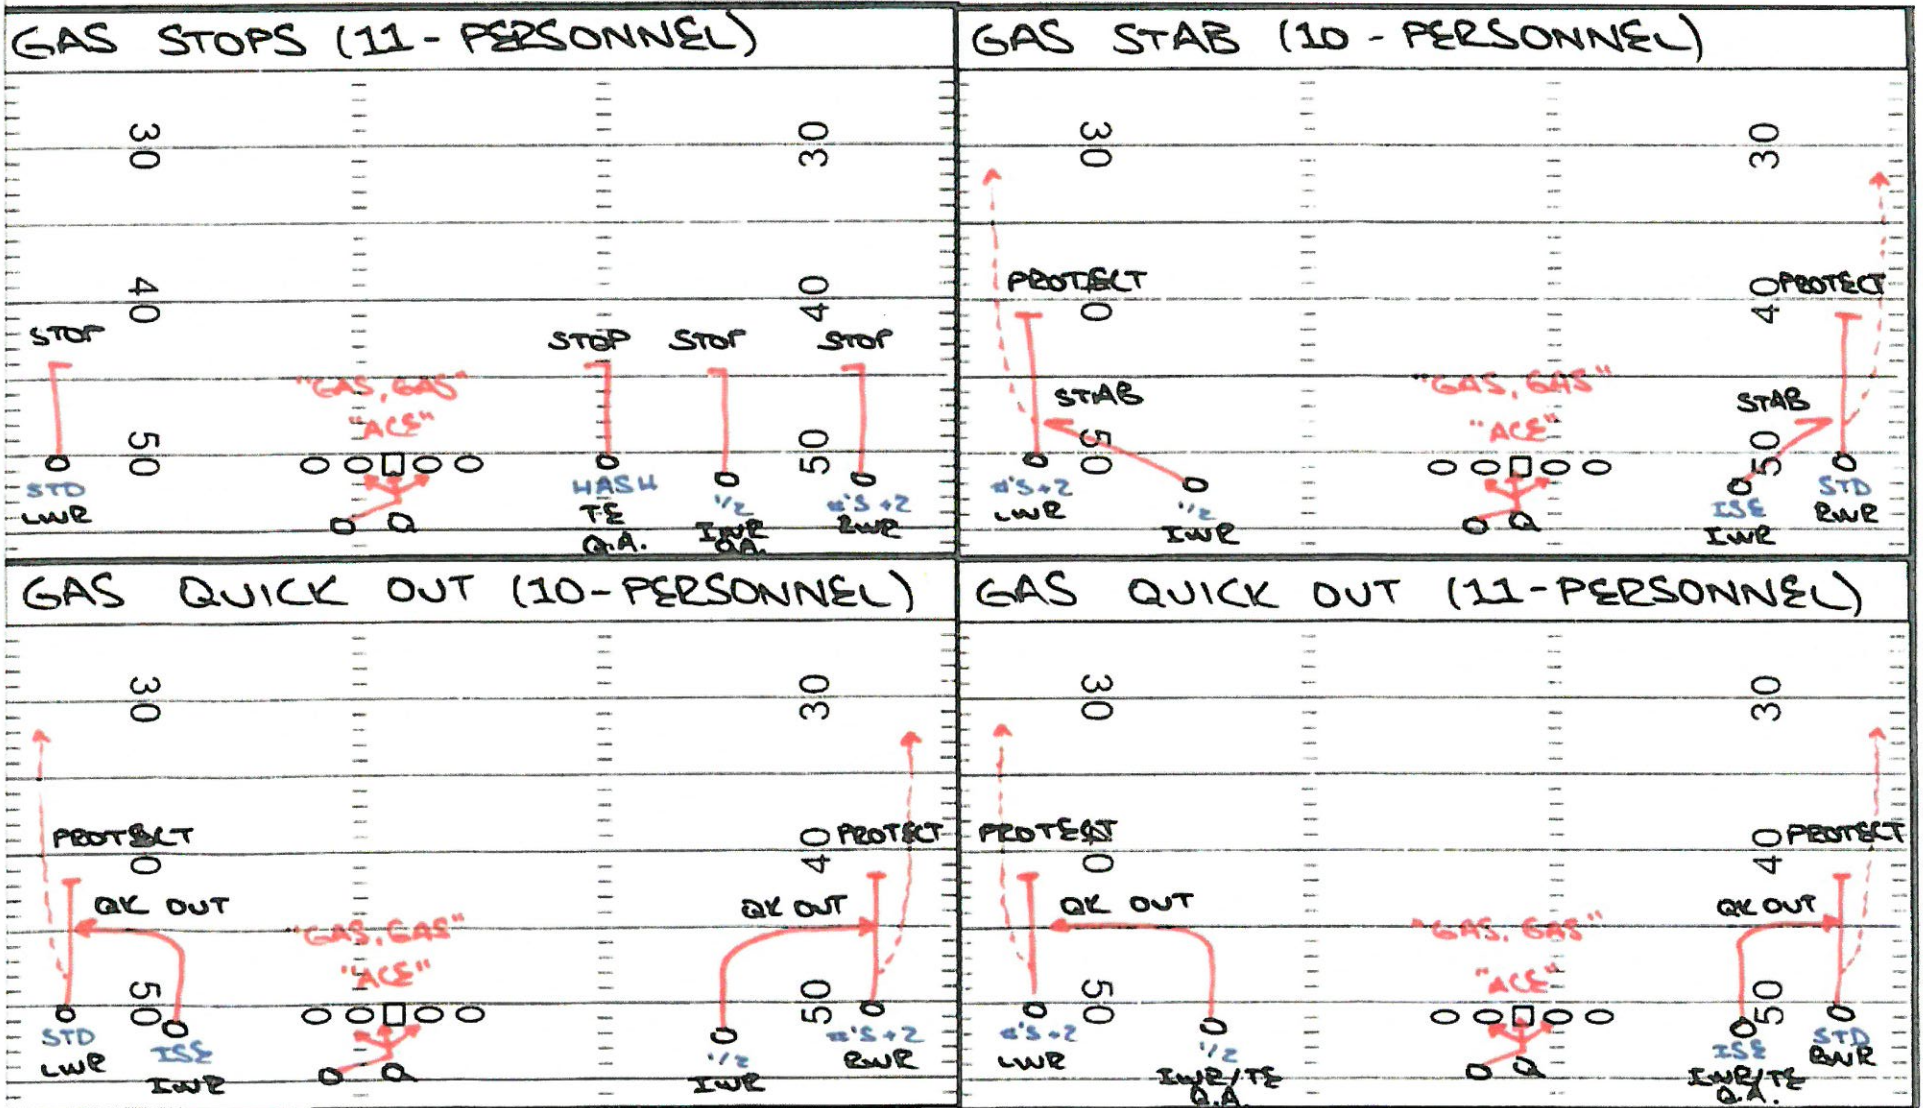

PreSpring Grid XOS.pptx-26.jpg